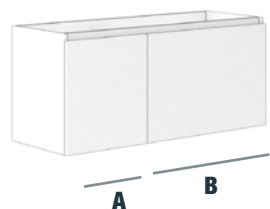

Acabado / Finished	PRIME	GLOSS
ANCHO A+B	Ref.	Ref.
30 + 50 = 80	X2F/352	X2F/405
30 + 60 = 90	X2F/379	X2F/432
30 + 70 = 100	X2F/405	X2F/458
30 + 90 = 120	X2F/458	X2F/511

* Mueble para lavabo con seno desplazado.

GROSOR: 2 FONDO: 37-46
m/lineal tapa

* Indicar mano dcha. o izq.