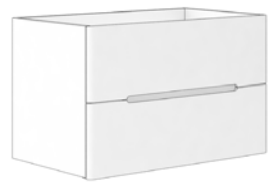

Muebles y Auxiliares / Units and Auxiliaries

ALTURA: 55 FONDO: 46
Porta Lavabos 2 Cajones Millan

Acabado / Finished	PRIME	LUX
ANCHOS	Ref.	Ref.
60	-	XSP/392
80	-	XSP/430
100	-	XSP/445