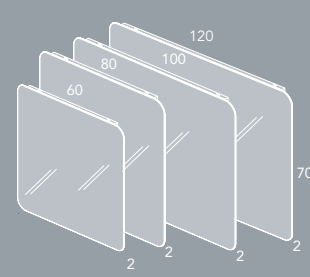

Espejos

MURANO

STYLE

STYLE PLUS

ESFERIC

Cm.	Ref.	P.	Cm.	Ref.	P.	Cm.	Ref.	P.	Cm.	Ref.	P.
60x70	122547		60x70	123886		60x70	123892		60x70	117936	
80x70	122549		80x70	123888		80x70	123894		80x70	117040	
100x70	122551		100x70	123890		100x70	123896		100x70	117041	
120x70	122552		120x70	123891		120x70	123897		120x70	124799	