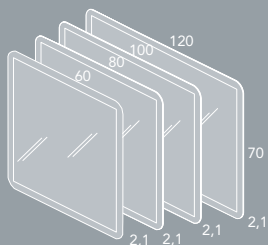

STELLA

Cm.	Ref.	P.
60x70	121850	
80x70	121851	
100x70	121852	
120x70	121853