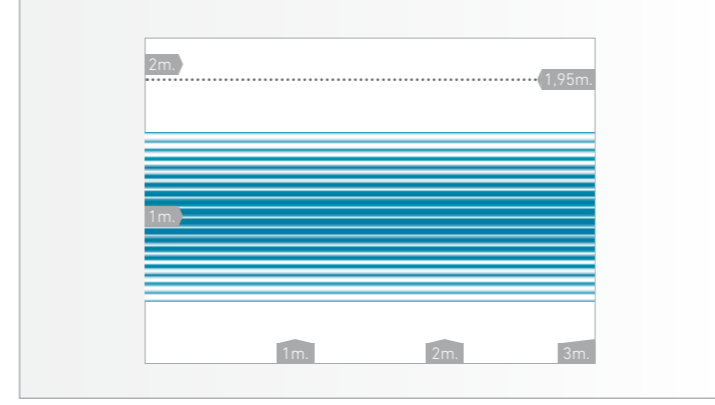

FOREVER / CUBOS

FOREVER / ACQUA

FOREVER / EGIPCI

FOREVER / MEDIUM

FOREVER / HIBI

PALETA DE COLORES / PALETA DE CORES

BLANCO (ref. 01)	DARK (ref. 02)	ARENA (ref. 03)	TIERRA (ref. 04)	CHOCOLATE (ref. 05)	GRIS HIELO (ref. 06)	CENIZA (ref. 07)	MORA (ref. 08)	CIELO (ref. 09)
MAR (ref. 10)	AZUL (ref. 11)	PINK (ref. 12)	CARMIN (ref. 13)	KAKI (ref. 14)	LIMON (ref. 15)	CESPED (ref. 16)	VERDE (ref. 17)	