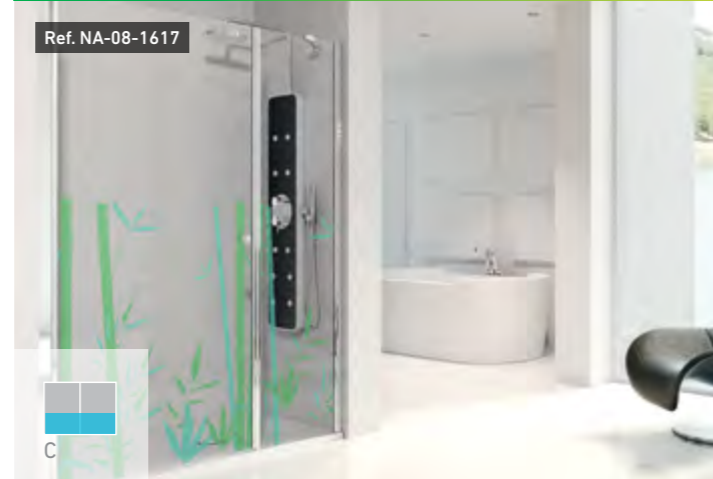

NATURAL / CAÑAS

2m 1.95m

1m 1.15m

(ref. NA-08-0406)

(ref. NA-08-0206)

(ref. NA-08-1617)