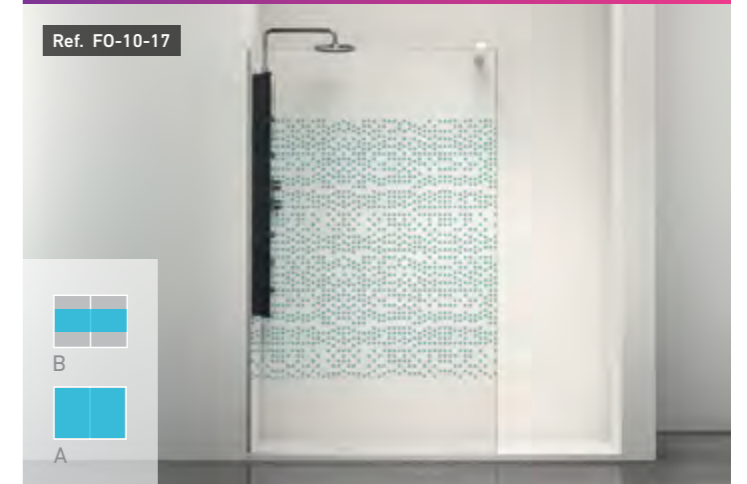

Ref. FO-01-0206

FOREVER / VOLUTAS

Ref. FO-18-03

FOREVER / SHARK

Ref. FO-07-14

FOREVER / BARROK

FOREVER / RAYAS

FOREVER / HABITAT

FOREVER / CUBOS

FOREVER / ACQUA

FOREVER / EGIPCI

FOREVER / MEDIUM

FOREVER / HIBI

PALETA DE COLORES / PALETA DE CORES

BLANCO (ref. 01)	DARK (ref. 02)	ARENA (ref. 03)	TIERRA (ref. 04)	CHOCOLATE (ref. 05)	GRIS HIELO (ref. 06)	CENIZA (ref. 07)	MORA (ref. 08)	CIELO (ref. 09)
MAR (ref. 10)	AZUL (ref. 11)	PINK (ref. 12)	CARMIN (ref. 13)	KAKI (ref. 14)	LIMON (ref. 15)	CESPED (ref. 16)	VERDE (ref. 17)	