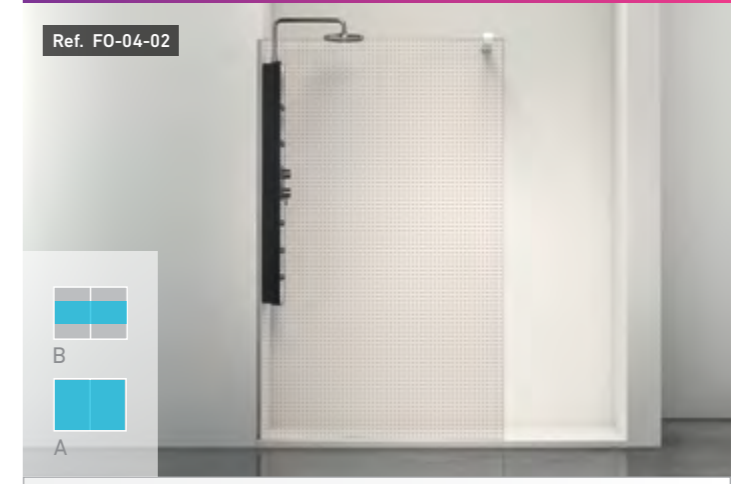

FOREVER / CUBOS

FOREVER / ACQUA

FOREVER / EGIPCI

FOREVER / MEDIUM

FOREVER / HIBI

PALETA DE COLORES / PALETA DE CORES

BLANCO (ref. 01)	DARK (ref. 02)	ARENA (ref. 03)	TIERRA (ref. 04)	CHOCOLATE (ref. 05)	GRIS HIELO (ref. 06)	CENIZA (ref. 07)	MORA (ref. 08)	CIELO (ref. 09)
MAR (ref. 10)	AZUL (ref. 11)	PINK (ref. 12)	CARMIN (ref. 13)	KAKI (ref. 14)	LIMON (ref. 15)	CESPED (ref. 16)	VERDE (ref. 17)	