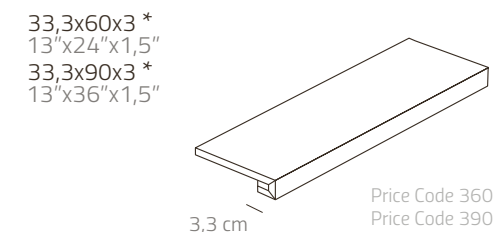

Step / Peldaño

Corner / Angular

Formats & Sizes

Dimensiones & Formatos

Wall Tiles.

NEW COMPLEMENTS

Contemporary Mixtures Surfaces set is enriched and renewed with this new proposal: Wall Tiles. Following the essence of the set, it is played with the union of different materials, textures and reliefs that result in vanguard visually rich atmospheres. These complements multiply the possibilities of combining the collection, as they are presented in a large format of 30x90cm coinciding with the formats already introduced.