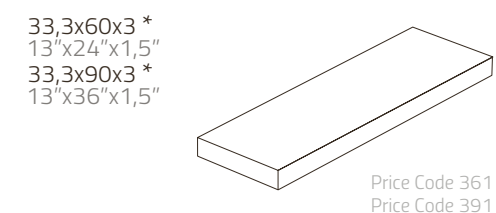

Step / Peldaño

Corner / Angular

Formats & Sizes

Dimensiones & Formatos

Wall Tiles.

NEW COMPLEMENTS

Contemporary Mixtures Surfaces set is enriched and renewed with this new proposal: Wall Tiles. Following the essence of the set, it is played with the union of different materials, textures and reliefs that result in vanguard visually rich atmospheres. These complements multiply the possibilities of combining the collection, as they are presented in a large format of 30x90cm coinciding with the formats already introduced.