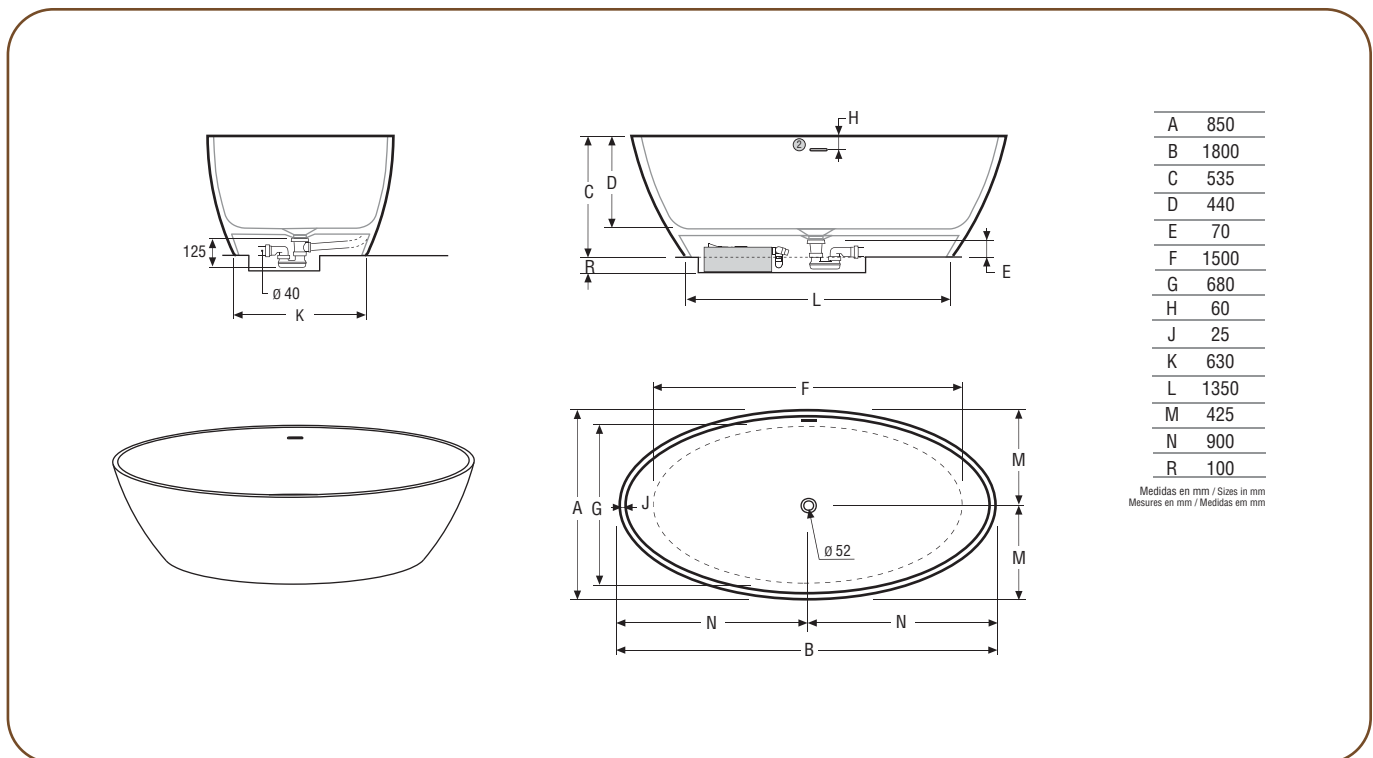

MANUFACTURED USING

COLOUR

OPTIONAL

OPTIONAL: HEADREST C12

COLOUR EXAMPLE

OPTIONAL: AIR SYSTEM