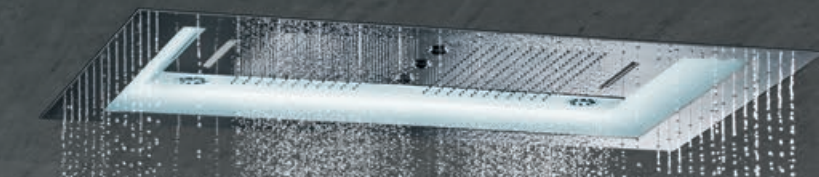

INVITACIÓN AL PARAÍSO. INSPIRADO EN LOS LUGARES MÁS FASCINANTES DEL PLANETA.

Imagine que puede empezar cada mañana con un paseo por el paraíso. AquaSymphony de GROHE le permite escapar por un momento a otro mundo: un mundo donde la interacción con el agua le estimula y le renueva, sumergiéndolo en una suave luz de colores y reconfortándole con un sonido relajante. Entre a formar parte de una composición que estimula todos los sentidos: pura sinfonía en la ducha.