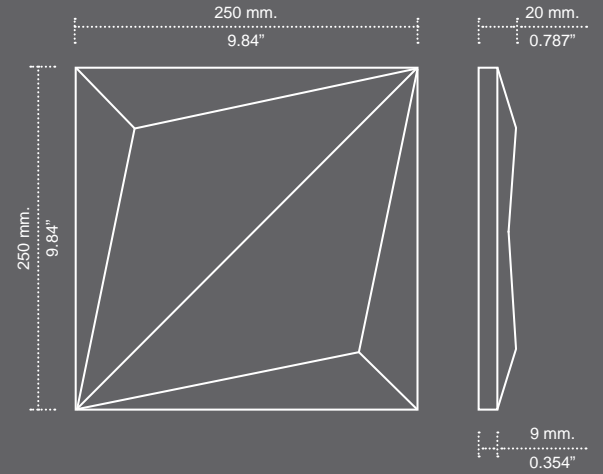

#1

Shapes

Japan

Origami

Kioto

Multishapes