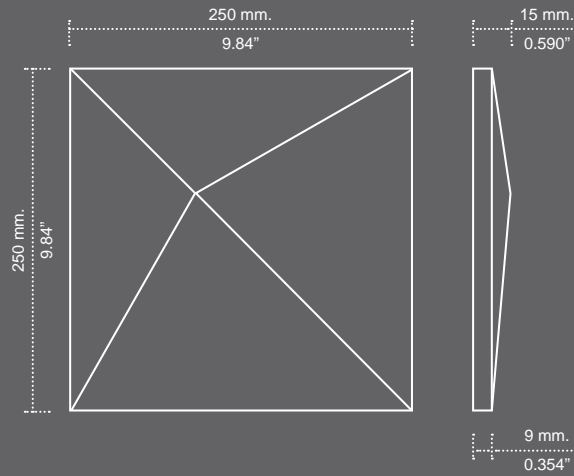

#1

Shapes

Japan

Origami

Kioto

Multishapes