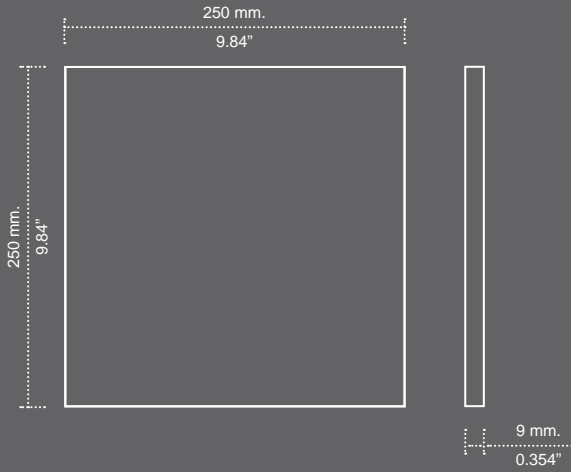

#1

Shapes

Japan

Origami

Kioto

Multishapes