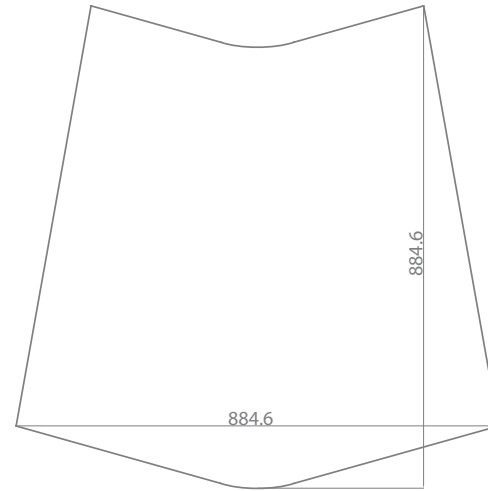

BLACK

MONOCALIBER SPECTRUM