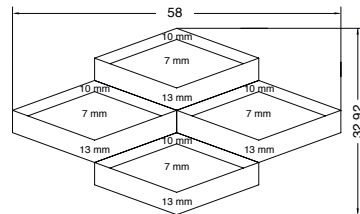

G-1942

Nanoessence beige lappato mosaico brick
(18,44 x 58 cm - 7.25" x 22.83")

G-1980

Nanoessence black lappato mosaico brick
(18,44 x 58 cm - 7.25" x 22.83")

G-1980

Nanoessence black lappato mosaico 2,5x2,5
(29,75 x 29,75 cm - 11.71" x 11.71")