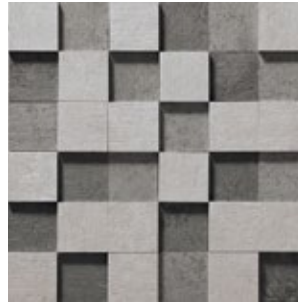

Nanoevolution grey striato mosaico 5x5
29,75 x 29,75 cm - 11.71" x 11.71"

G-1688