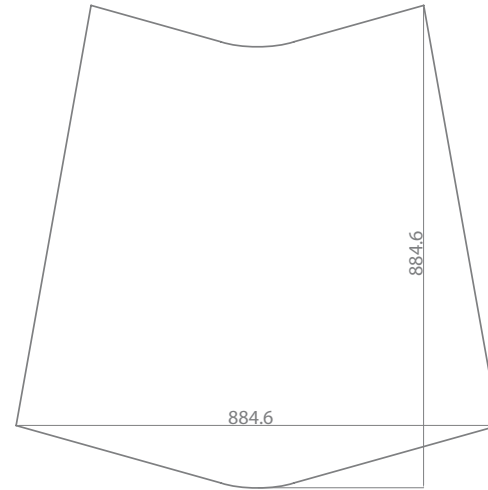

Nanospectrum green pulido flake decor
68,28 x 88,46 cm - 26.82" x 34.83"
G-1870

product: nanospectrum white pulido flake decor - nanospectrum green pulido flake decor

“Colors must be thought,
dreamed, imagined”