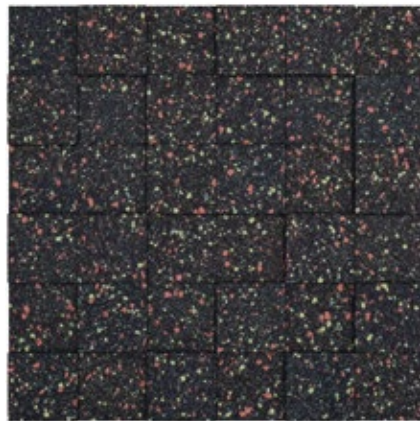

G-1942

Nanoterratec multicolor lappato mosaico 5x5
29,75 x 29,75 cm - 11,71" x 11,71"

G-1844