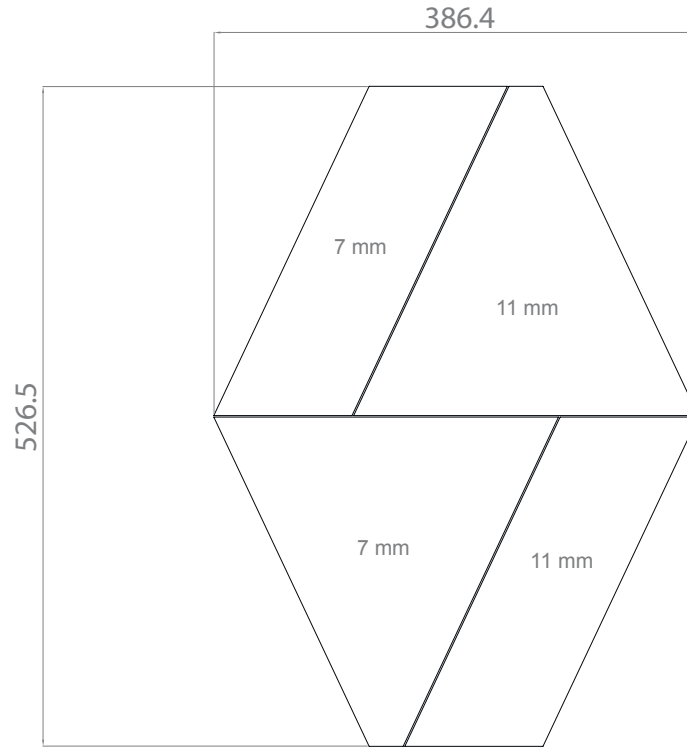

MULTICOLOR

NANOTERRATEC

Nanoterratec multicolor lappato diamond ramp
26,25 x 52,65 cm - 10,33" x 20,73"