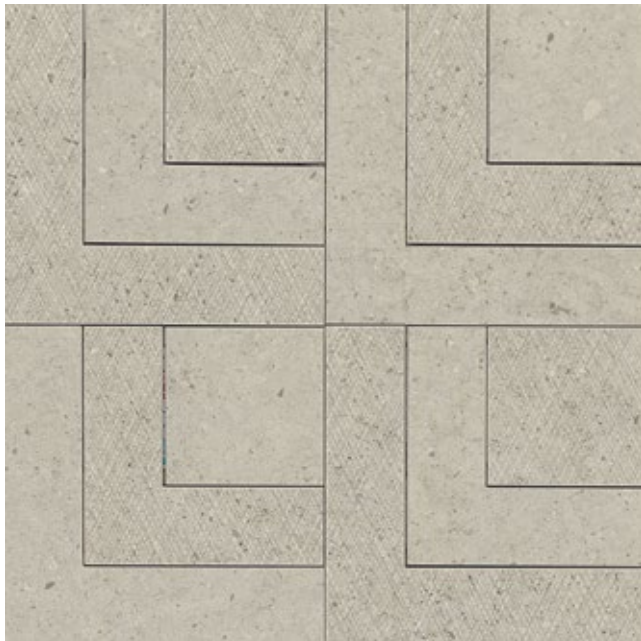

GREY

7mm

Nanoconcept 7.0 grey decor ramp
(44,63 x 44,63 cm - 17.57" x 17.57")