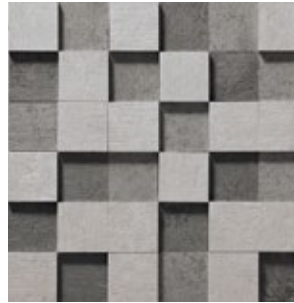

Nanoevolution grey striato mosaico 5x5
29,75 x 29,75 cm - 11.71" x 11.71"

G-1688