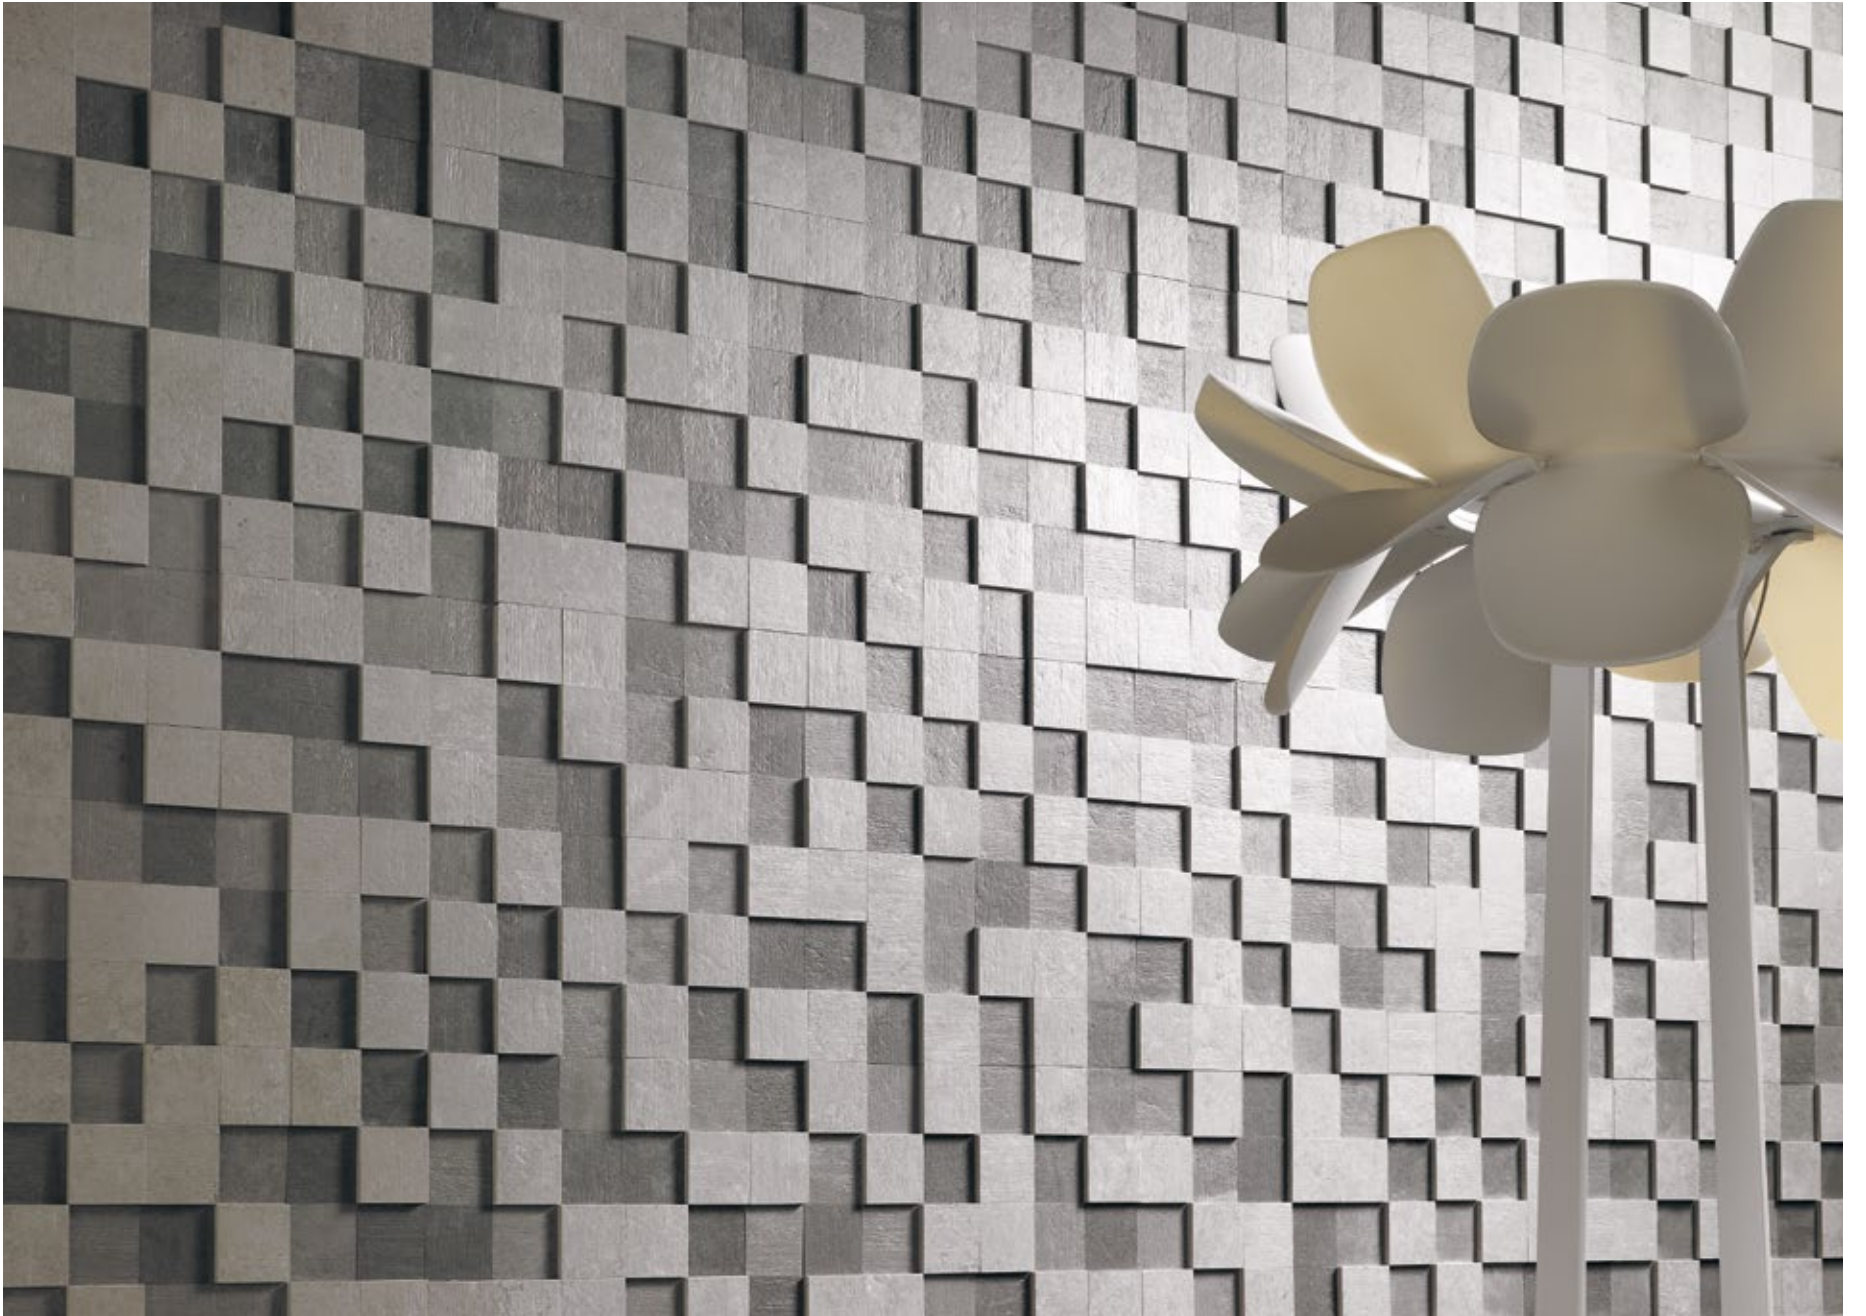

G-227

Nanoevolution champagne taco 15x15*
14,8 x 14,8 cm - 5.83" x 5.83"

G-265

Nanoevolution champagne mosaico sin fin*
9,90 x 29,75 cm - 3.90" x 11.71"

G-401

product: nanoevolution grey striato mosaico 5x5