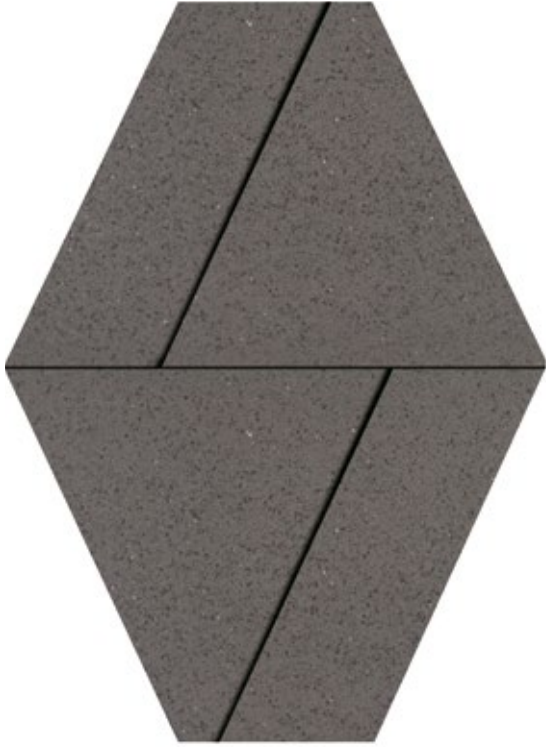

BLACK

NANOTERRATEC

Nanoterratec black lappato diamond ramp
26,25 x 52,65 cm - 10.33" x 20.73"

G-1942