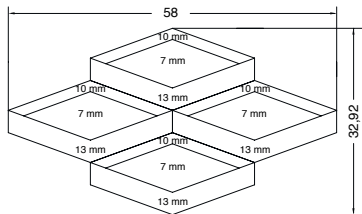

Nanoessence black lappato mosaico brick
(18,44 x 58 cm - 7.25" x 22.83")

G-1980