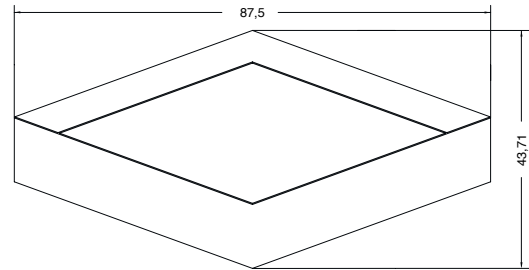

G-1942

Nanoessence beige lappato mosaico brick
(18,44 x 58 cm - 7.25" x 22.83")

G-1980