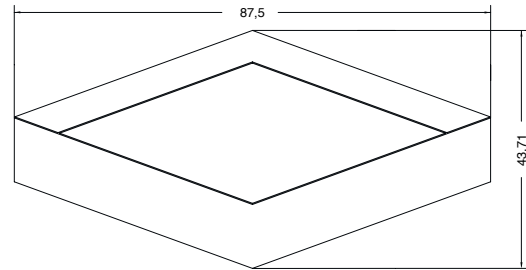

G-1942

Nanoessence beige lappato mosaico brick
(18,44 x 58 cm - 7.25" x 22.83")

G-1980