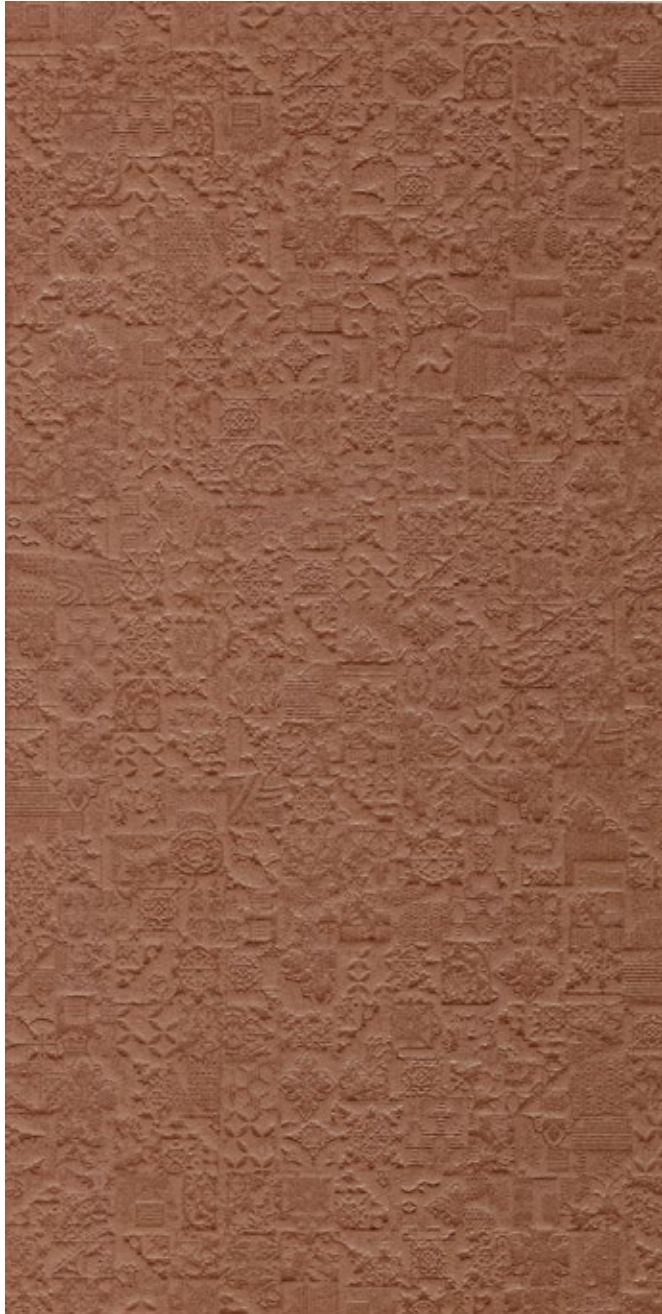

G-1708

Nanoeclectic policromático mural
29,75 x 59,55 cm - 11.71"x23.45"

G-401

product: nanoelectric copper natural 30x60 - nanoelectric white natural 30x60 - nanoelectric copper mix mosaico

COPPER DECOR

*nano***eclectic**