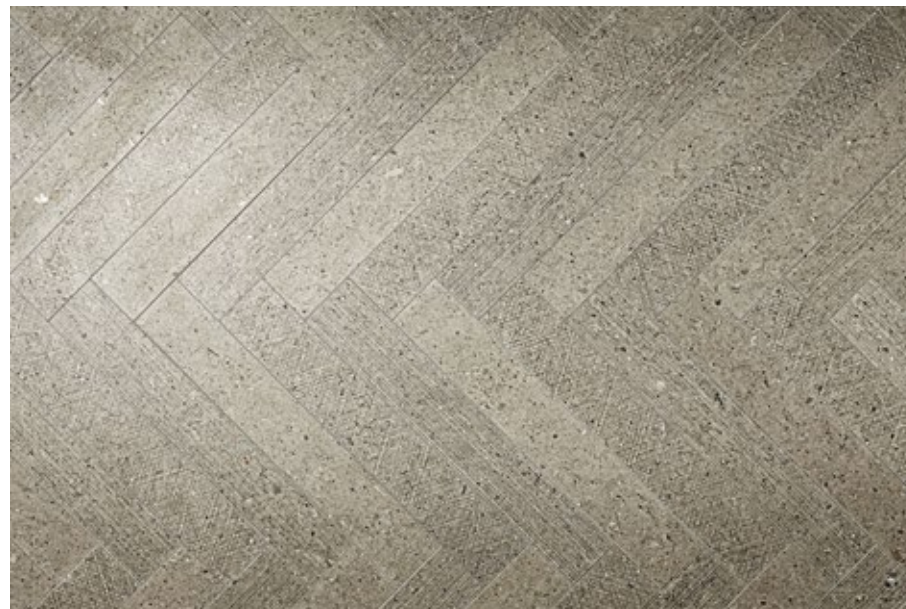

nanotech

CONCEPT 7.0

7mm

nanoconcept 90x90

89,46 x 89,46 cm - 35.22" x 35.22"

nanoconcept 45x90

44,63 x 89,46 cm - 17.57" x 35.22"

nanoconcept 30x60

29,75 x 59,55 cm - 11.71" x 23.45"

5 COLOURS COLORES	3 SIZES FORMATOS	3 FINISH ACABADO	NATURAL RIGATO INCROCIATO	 7 mm	R10 NATURAL FINISH LAPPATO FINISH	DCOF > 0,42