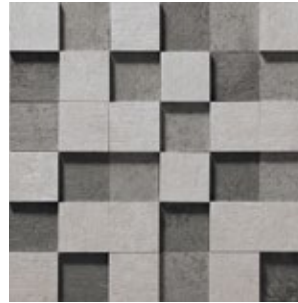

Nanoevolution grey striato mosaico 5x5
29,75 x 29,75 cm - 11.71" x 11.71"

G-1688