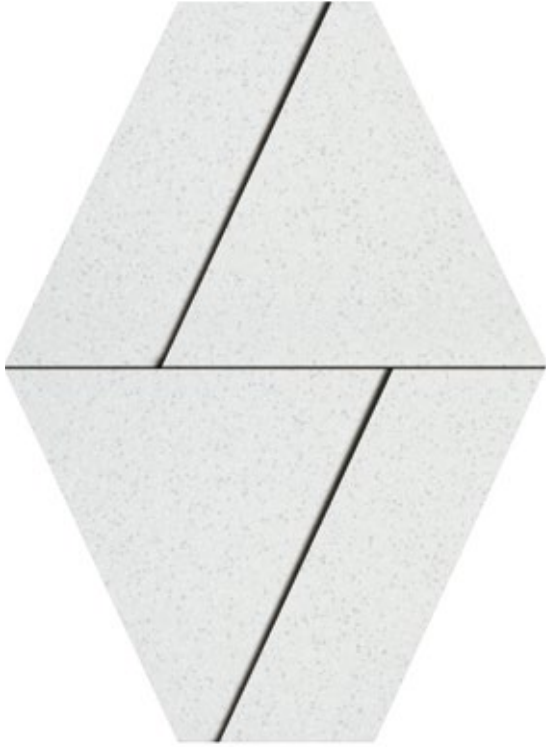

11mm

Terratec white natural 60x60
Terratec white lappato 60x60
(59,55 x 59,55 cm - 23.45" x 23.45")

G-1368
G-1410

product: nanoterratec white natural 90 x 90 - nanoterratec black natural 90 x 90

WHITE

Nanoterratec white lappato diamond ramp
26,25 x 52,65 cm - 10.33" x 20.73"