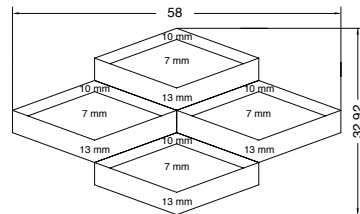

G-1942

Nanoessence beige lappato mosaico brick
(18,44 x 58 cm - 7.25" x 22.83")

G-1980

Nanoessence black lappato mosaico brick
(18,44 x 58 cm - 7.25" x 22.83")

G-1980

Nanoessence white lappato mosaico 2,5x2,5
(29,75 x 29,75 cm - 11.71" x 11.71")