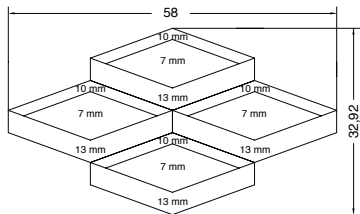

Nanoessence black lappato mosaico brick
(18,44 x 58 cm - 7.25" x 22.83")

G-1980