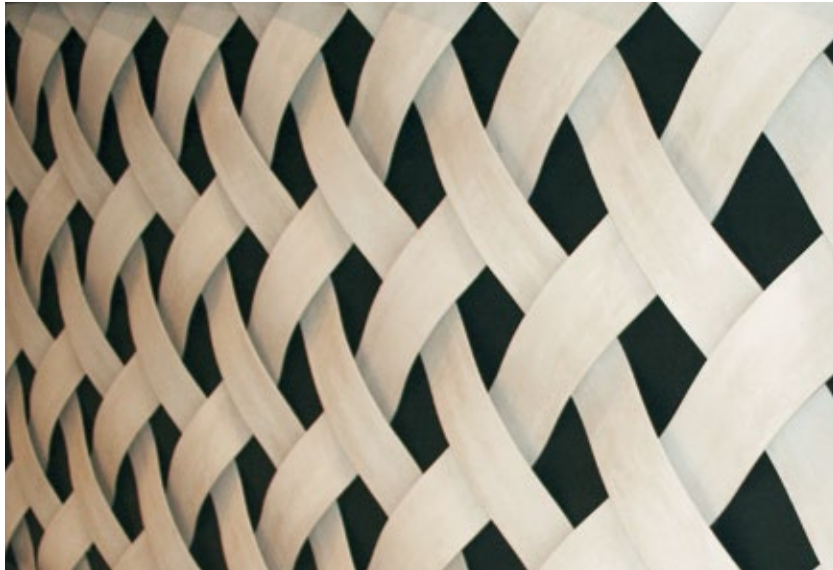

ARCH CONCEPT TILING PROPOSALS

% nanocurve - 22.5 100%
% not covered area 25%

Curve - 15x60 **11,49 pieces/m²**
(5.87" x 23.23" - 14,74 x 59 cm.)

Curve - 22,5x90 **5,08 pieces/m²**
(8.75" x 34.89" - 22,215 x 88,6 cm.)

Curve - 15x90 **7,61 pieces/m²**
(5.87" x 35.08" - 14,74 x 89,1 cm.)

Curve - 30x120 **2,84 pieces/m²**
(11.69" x 46.78" - 29,675 x 118,8 cm.)