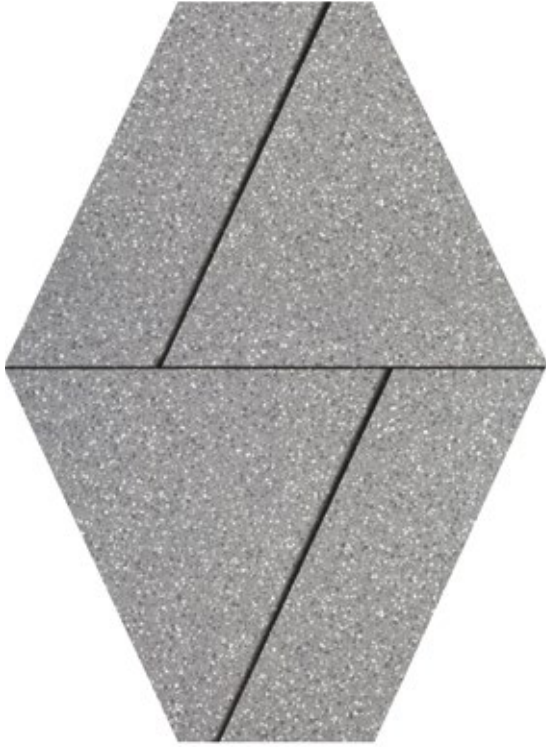

G-1330
G-1368

product: terratec grey lappato 60x60 - terratec white lappato 60x60

GREY

NANOTERRATEC

Nanoterratec grey lappato diamond ramp
26,25 x 52,65 cm - 10,33" x 20,73"

G-1942

Nanoterratec grey lappato mosaico 5x5
29,75 x 29,75 cm - 11,71" x 11,71"