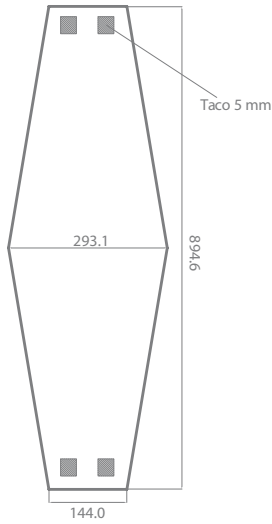

BLACK

MONOCALIBER SPECTRUM