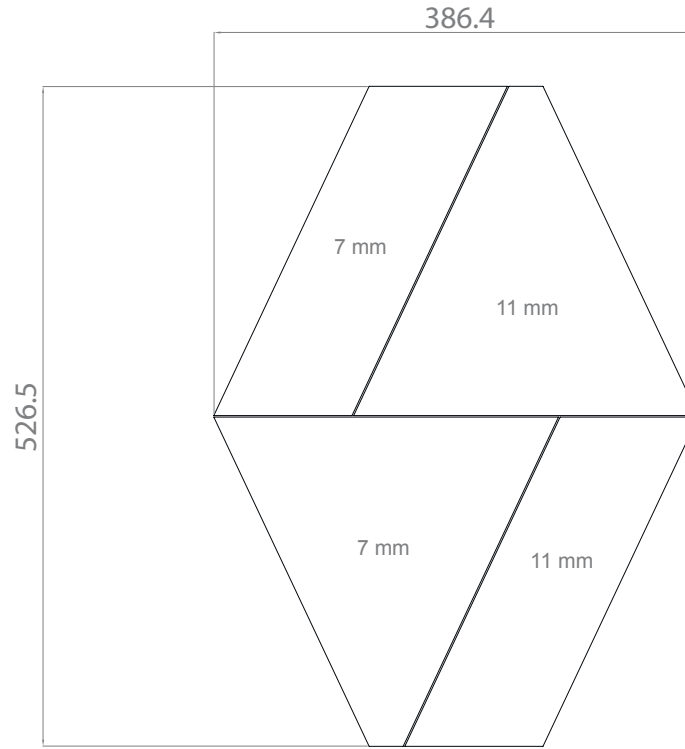

Nanoterratec black lappato mosaico 5x5
29,75 x 29,75 cm - 11.71" x 11.71"

G-1844