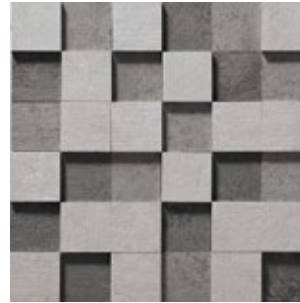

Nanoevolution grey striato mosaico 5x5
29,75 x 29,75 cm - 11.71" x 11.71"

G-1688